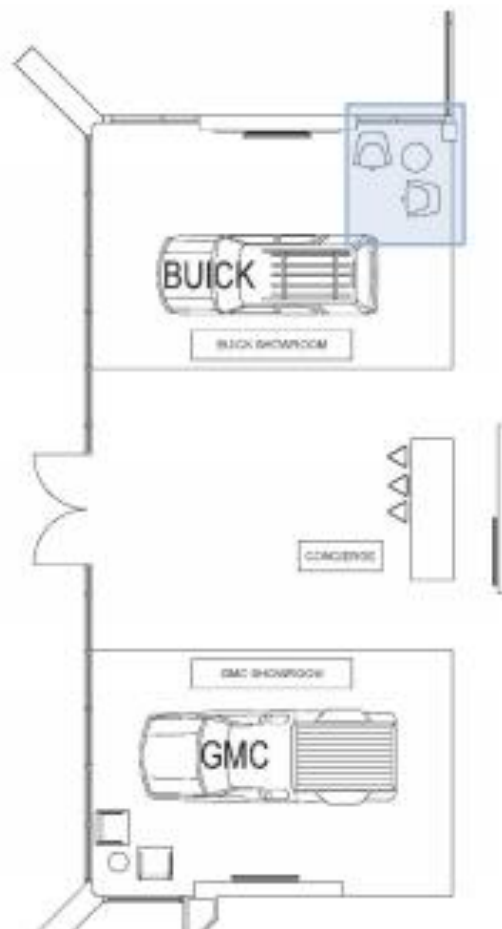

TABLETOP
LAMINATE | WHITE

TABLE BASE + CHAIR BASES
CHROME

ZONE 1A

CONCIERGE

DETAIL VIEW | FINISHES

STOOL SEAT
PLASTIC | DARK GREY

STOOL LEGS
LAMINATE | SONOMA

ZONE 1B

BUICK SHOWROOM DETAIL VIEW | FINISHES

LOUNGE VINYL
MAHARAM INSTILL | RIDE

LOUNGE BASE
POLISHED ALUMINUM

TABLETOP + LEGS
LAMINATE | NATURAL RECON

TABLE METAL STRETCHER
TEXTURED TITANIUM

ZONE 1

SHOWROOM SALES OFFICE GUEST CHAIR