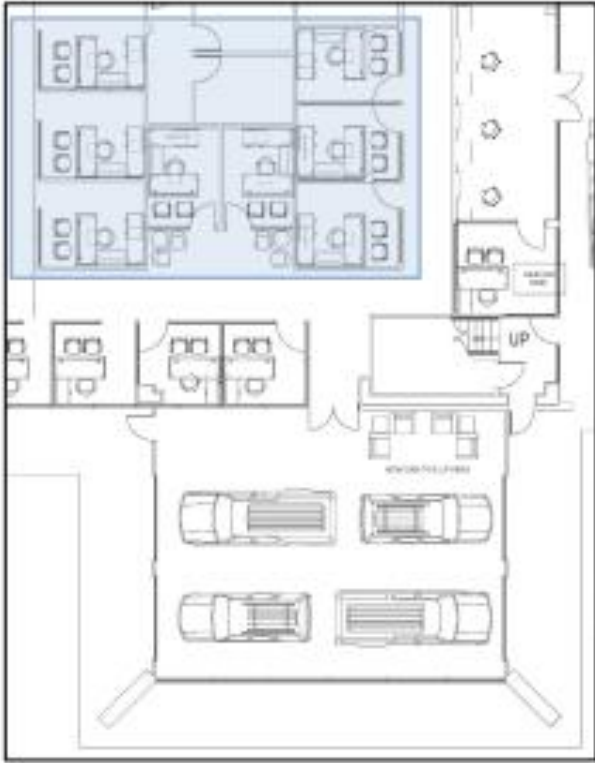

ZONE 2

F&I OFFICES DETAIL VIEW | FINISHES

DESKING
LAMINATE | WHITE

DESKING
SUPPORTS | PLATINUM
METALLIC

F&I OFFICES
DETAIL VIEW | FINISHES