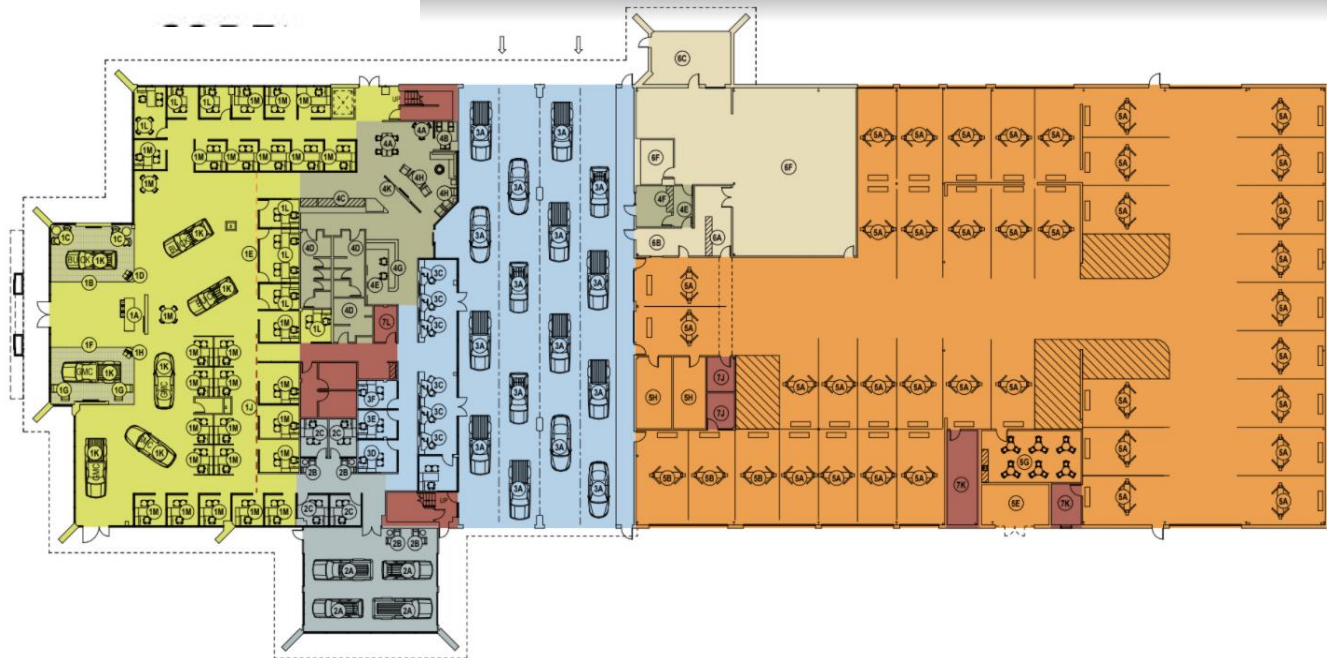

TYP. SALES OFFICE

ZONE 2

F&I OFFICES DETAIL VIEW | FINISHES

DESKING
LAMINATE | WHITE

DESKING
SUPPORTS | PLATINUM
METALLIC

F&I OFFICES
DETAIL VIEW | FINISHES

DESKING
LAMINATE | WHITE

DESKING
SUPPORTS | PLATINUM
METALLIC