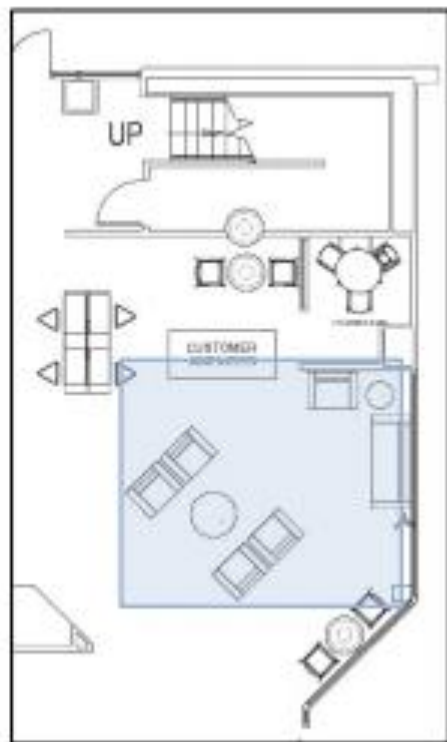

ZONE 4

CUSTOMER AMENITIES

DETAIL VIEW | FINISHES

LOUNGE FABRIC

SPIN | CAVERN

LOUNGE LEGS

METAL | CARBON

TABLETOP