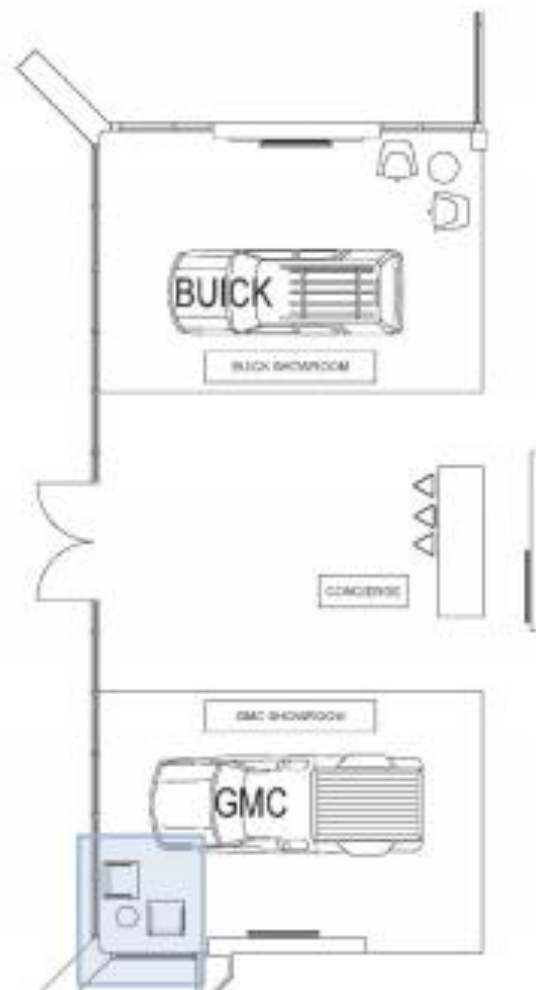

ZONE 1C

GMC SHOWROOM DETAIL VIEW | FINISHES

LOUNGE FABRIC
MOMENTUM CIVIL | SANGRIA

LOUNGE LEG
POLISHED NICKEL

TABLETOP
CHROME

TABLE BASE
ONYX