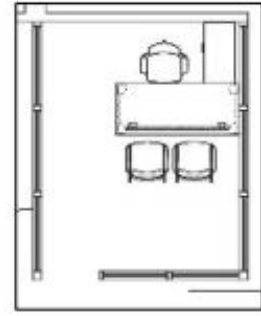

SHOWROOM AND SALES LAYOUT

TYP. SALES OFFICE