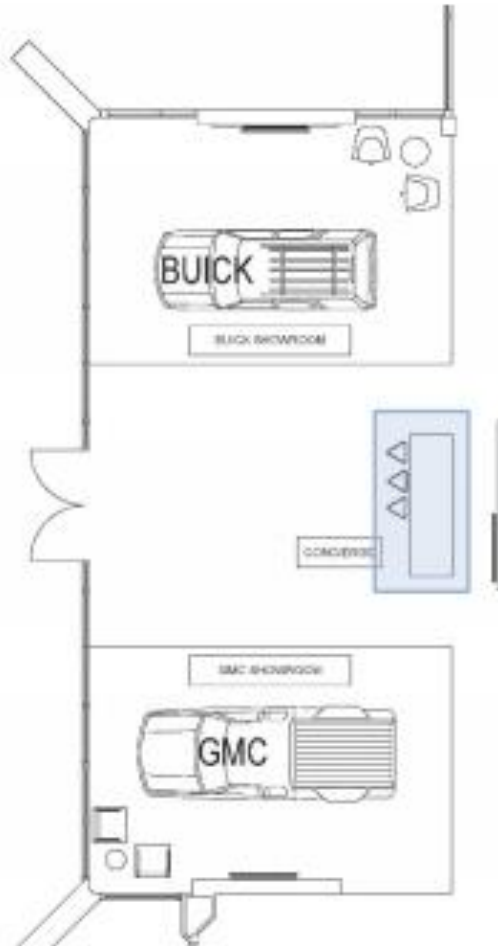

ZONE 1A

CONCIERGE

DETAIL VIEW | FINISHES

STOOL SEAT
PLASTIC | DARK GREY

STOOL LEGS
LAMINATE | SONOMA