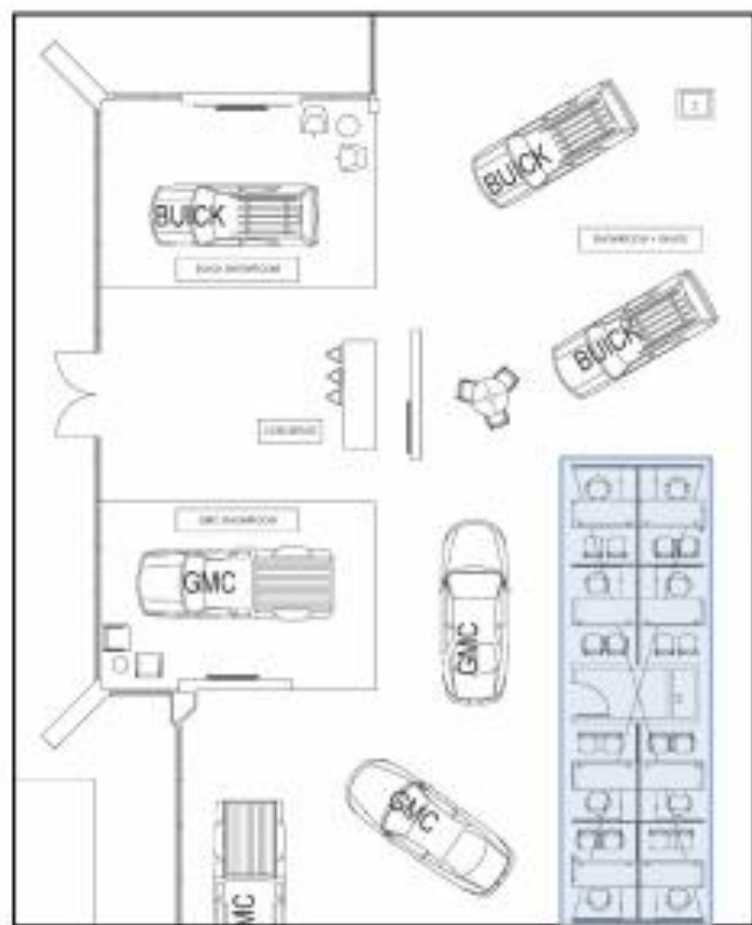

Proposed

Add Glass Door
Hutch on Credenza

ZONE 1

SHOWROOM WORKSTATIONS

DETAIL VIEW | FINISHES

DESKING + STORAGE
LAMINATE | WHITE

DESKING + PANEL TRIM
SUPPORTS | PLATINUM
METALLIC

PANEL FABRIC
APPOINT | NIMBUS