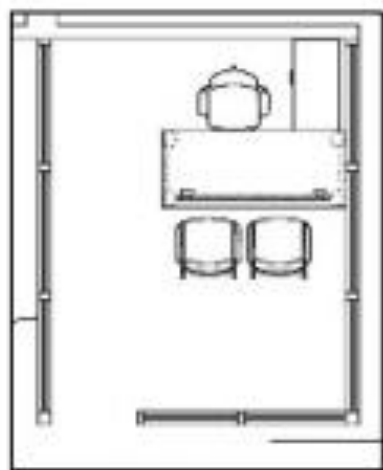

ZONE 1

SHOWROOM SALES OFFICES

DETAIL VIEW | FINISHES

DESKING + STORAGE
LAMINATE | WHITE

DESKING
SUPPORTS | PLATINUM
METALLIC

STORAGE CHASSIS
LAMINATE | TITANIUM

Proposed