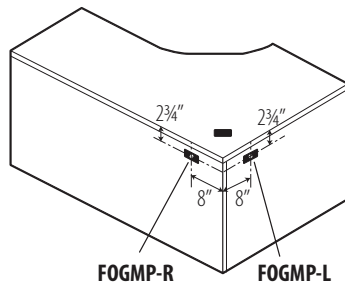

Modesty Panels