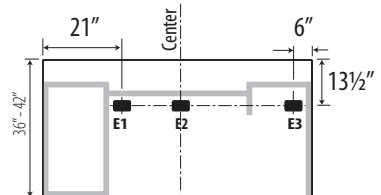

WORKSURFACES

Grommets

Desks

Bow

Straight

Modesty Panels

Power Block

Bow

Straight