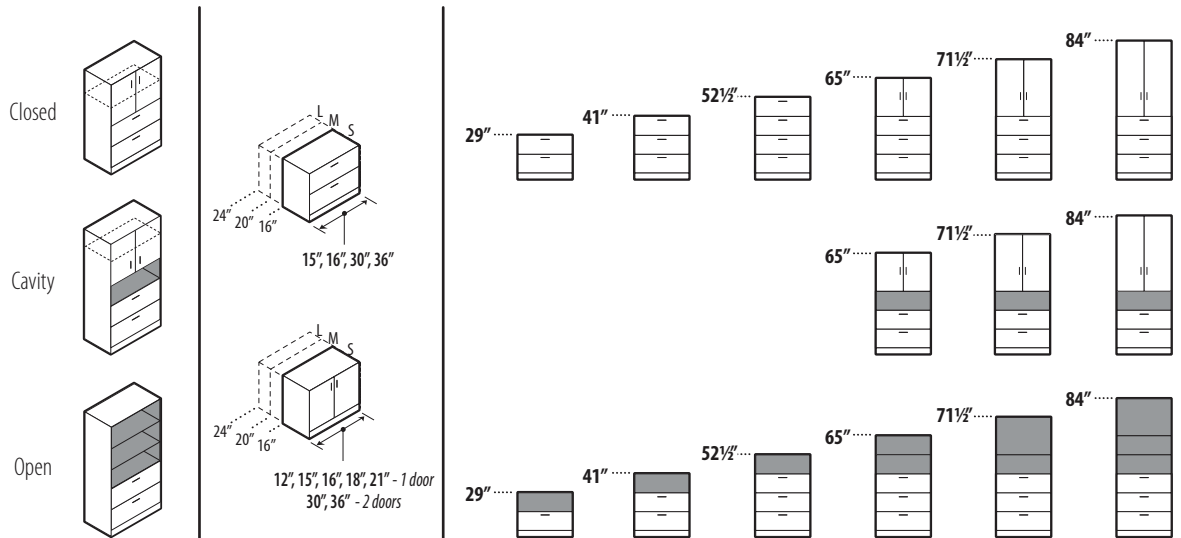

STORAGE MODULES

CODING LOGIC - e.g. **Z36S2SHN**:

	WIDTH	DEPTH	HEIGHT	CONFIGURATION	STYLE
			2=29"		
			3=36"		
			4=41"		
			5=53"		
		L=24"	6=65"	SH=Shelving	N = No Door
		M=20"	7=72"	WA=Wardrobe	L = Left
		S=16"	8=84"	3F=3FILE etc.	R = Right
Z	36	S	2	SH	N

Storage