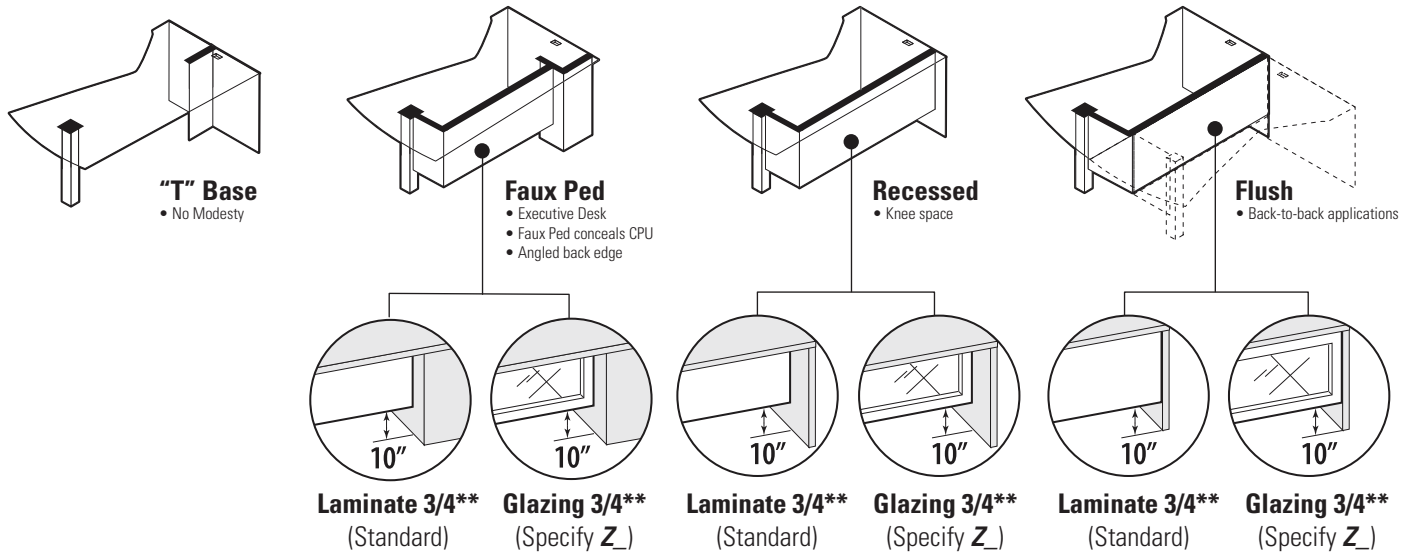

		29" ht.		41" ht.		71½" ht.		84" ht.		1 Box / 2 File		2 File		2 Box / 1 File	
PC support															

TABLE TOPS, HUTCHES, OVERHEAD STORAGE, END SHELVES & BOOKCASES

	Table Top Book Cases			Hutches		Overhead Storage		End Shelves	Table Top End Shelves	Bookcases	Accessories
	Closed	Cavity	Open	Cavity	Open	Closed	Open	Open	Open	Open	
84" ht.											Horizontal Pigeon Hole Storage
71½" ht.											Vertical Pigeon Hole Storage
65" ht.											20"/24" Deep Full Leg
52½" ht.						Transitional Pigeon-Holes					Black Pencil Drawer w/Roller Slides
41" ht.											Pull-out Keyboard Tray
29" ht.											Mobile CPU Skateboard
											Collators

WORKSURFACES

Desks / Extended Corner Desks - available width: 60", 66", 72" 84"

Modesty Treatments

Overhang Dimensions

Extended Corner Islands - available width: 60", 66", 72" 84"

Modesty Treatments

** Full modesty not available

Overhang Dimensions

WORKSURFACES

Extended Corners - available widths: 60", 66", 72", 84"

Modesty Treatments

Returns - available width: 36", 42", 48", 54", 60", 66", 72"

Bridges - available width: 42", 48"

Shells - available width: 12", 15", 16", 18", 21", 30", 36"

For Extended Corners, Space Saver Returns and Connectables

Space Available can be calculated with the following formulas:

Space Saver Returns

Space Saver Connectables

Extended Corners

WORKSURFACES

Grommets

Desks