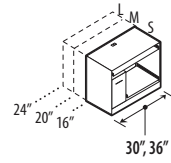

	WIDTH	DEPTH	HEIGHT	CONFIGURATION	STYLE
			2=29"		
			3=36"		
			4=41"		
			5=53"		
		L=24"	6=65"	SH=Shelving	N = No Door
		M=20"	7=72"	WA=Wardrobe	L = Left
		S=16"	8=84"	3F=3FILE etc.	R = Right
Z	36	S	2	SH	N

Storage

Wardrobe & Personal Towers

STORAGE MODULES

PC Support

Vertical Drawers

Drawer & Cavity Positions

Box Drawer Option

File drawers can be converted to box/box drawers in any of the four standard positions

- B1** = 2 box drawers on 1st position
- B2** = 2 box drawers on 2nd position
- B3** = 2 box drawers on 3rd position
- B4** = 2 box drawers on 4th position

Example
File drawer converted to 2 box drawers on 4th position