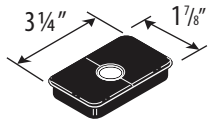

Overhang Dimensions

WORKSURFACES

Extended Corners - available widths: 60", 66", 72", 84"

Modesty Treatments

Returns - available width: 36", 42", 48", 54", 60", 66", 72"

Bridges - available width: 42", 48"

Shells - available width: 12", 15", 16", 18", 21", 30", 36"

For Extended Corners, Space Saver Returns and Connectables

Space Available can be calculated with the following formulas:

Space Saver Returns

Space Saver Connectables

Extended Corners

WORKSURFACES

Grommets

Desks