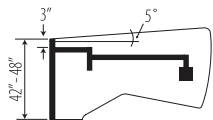

		29" ht.		41" ht.		71½" ht.		84" ht.		1 Box / 2 File		2 File		2 Box / 1 File	
PC support															

TABLE TOPS, HUTCHES, OVERHEAD STORAGE, END SHELVES & BOOKCASES

	Table Top Book Cases			Hutches		Overhead Storage		End Shelves	Table Top End Shelves	Bookcases	Accessories
	Closed	Cavity	Open	Cavity	Open	Closed	Open	Open	Open	Open	
84" ht.											Horizontal Pigeon Hole Storage
71½" ht.											Vertical Pigeon Hole Storage
65" ht.											20"/24" Deep Full Leg
52½" ht.						Transitional Pigeon-Holes					Black Pencil Drawer w/Roller Slides
41" ht.											Pull-out Keyboard Tray
29" ht.											Mobile CPU Skateboard
											Collators

WORKSURFACES

Desks / Extended Corner Desks - available width: 60", 66", 72" 84"

Modesty Treatments

Overhang Dimensions

Extended Corner Islands - available width: 60", 66", 72" 84"

Modesty Treatments

** Full modesty not available

Overhang Dimensions

WORKSURFACES

Extended Corners - available widths: 60", 66", 72", 84"

Modesty Treatments

Returns - available width: 36", 42", 48", 54", 60", 66", 72"

Bridges - available width: 42", 48"

Shells - available width: 12", 15", 16", 18", 21", 30", 36"