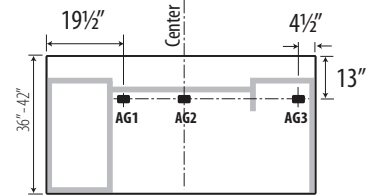

WORKSURFACES

Grommets

Desks

Bow

Straight

Modesty Panels

Power Block

Bow

Straight