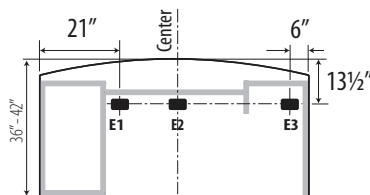

WORKSURFACES

Grommets

Desks

Bow

Straight

Modesty Panels

Power Block

Bow

Straight