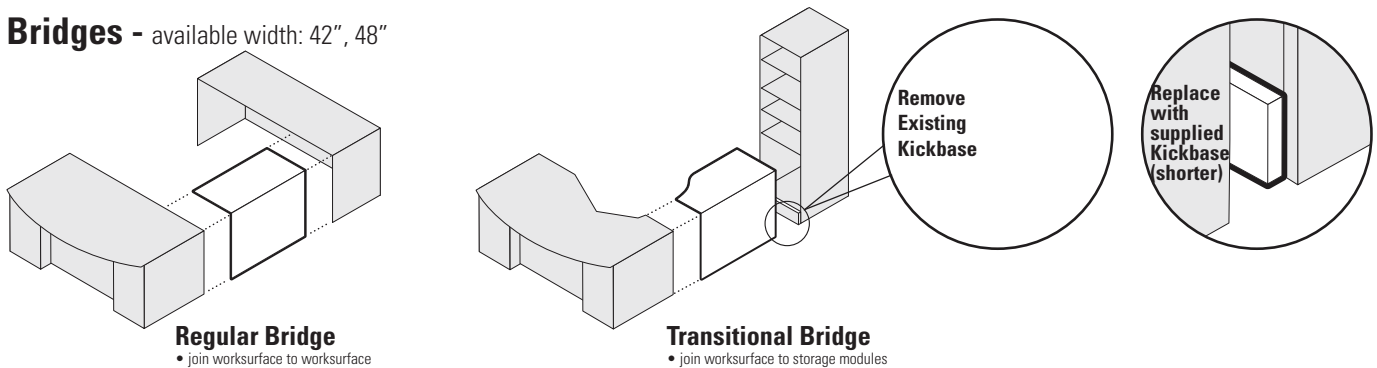

Overhang Dimensions

WORKSURFACES

Extended Corners - available widths: 60", 66", 72", 84"

Modesty Treatments

Returns - available width: 36", 42", 48", 54", 60", 66", 72"

Bridges - available width: 42", 48"

Shells - available width: 12", 15", 16", 18", 21", 30", 36"

For Extended Corners, Space Saver Returns and Connectables

Space Available can be calculated with the following formulas:

Space Saver Returns

Space Saver Connectables

Extended Corners

WORKSURFACES

Grommets

Desks