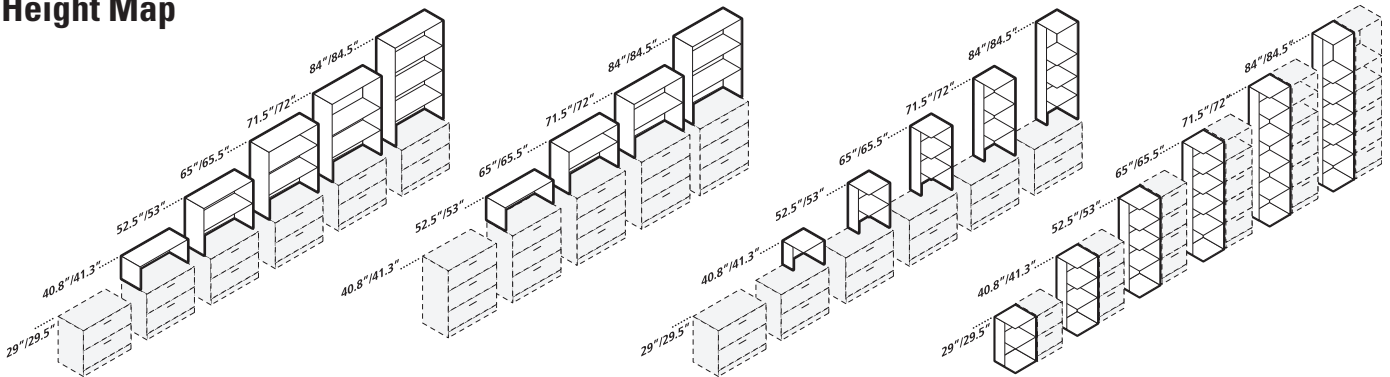

Table Top Bookcase

Hutches

Monitor clearance dimensions

Height Map

TABLE TOPS, HUTCHES, OVERHEAD STORAGE, END SHELVES & BOOKCASES

Drawer & Cavity Positions

Collator Positions

For 12" to 21" wide units