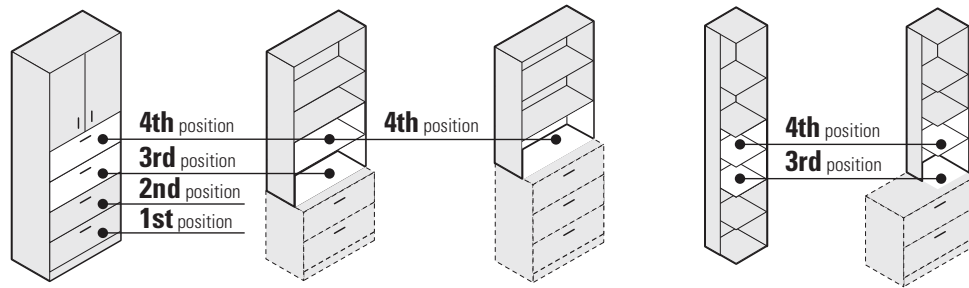

Table Top Bookcase

Hutches

Monitor clearance dimensions

Height Map

TABLE TOPS, HUTCHES, OVERHEAD STORAGE, END SHELVES & BOOKCASES

Drawer & Cavity Positions

Collator Positions

For 12" to 21" wide units