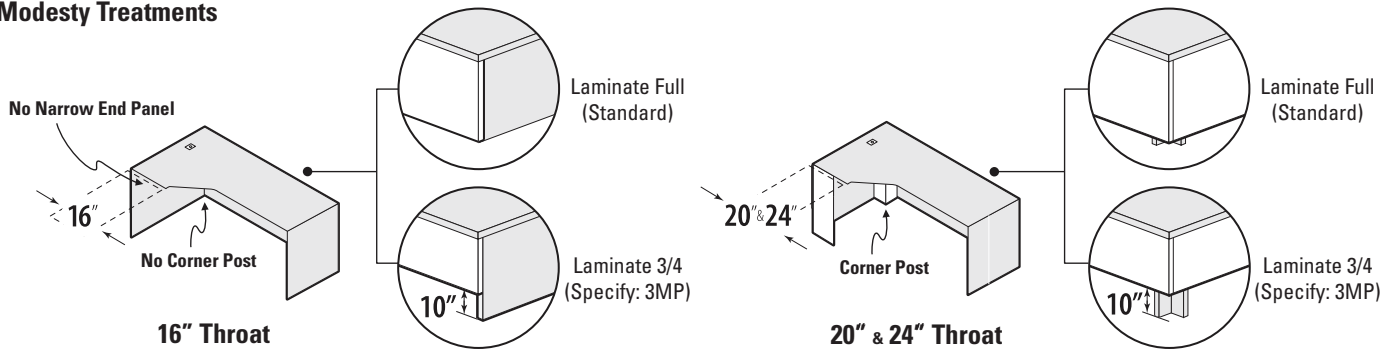

		29" ht.		41" ht.		71½" ht.		84" ht.		1 Box / 2 File		2 File		2 Box / 1 File	
PC support															

TABLE TOPS, HUTCHES, OVERHEAD STORAGE, END SHELVES & BOOKCASES

	Table Top Book Cases			Hutches		Overhead Storage		End Shelves	Table Top End Shelves	Bookcases	Accessories
	Closed	Cavity	Open	Cavity	Open	Closed	Open	Open	Open	Open	
84" ht.											Horizontal Pigeon Hole Storage
71½" ht.											Vertical Pigeon Hole Storage
65" ht.											20"/24" Deep Full Leg
52½" ht.						Transitional Pigeon-Holes					Black Pencil Drawer w/Roller Slides
41" ht.											Pull-out Keyboard Tray
29" ht.											Mobile CPU Skateboard
											Collators

WORKSURFACES

Desks / Extended Corner Desks - available width: 60", 66", 72" 84"

Modesty Treatments

Overhang Dimensions

Extended Corner Islands - available width: 60", 66", 72" 84"

Modesty Treatments

** Full modesty not available

Overhang Dimensions

WORKSURFACES

Extended Corners - available widths: 60", 66", 72", 84"

Modesty Treatments

Returns - available width: 36", 42", 48", 54", 60", 66", 72"

Bridges - available width: 42", 48"

Shells - available width: 12", 15", 16", 18", 21", 30", 36"