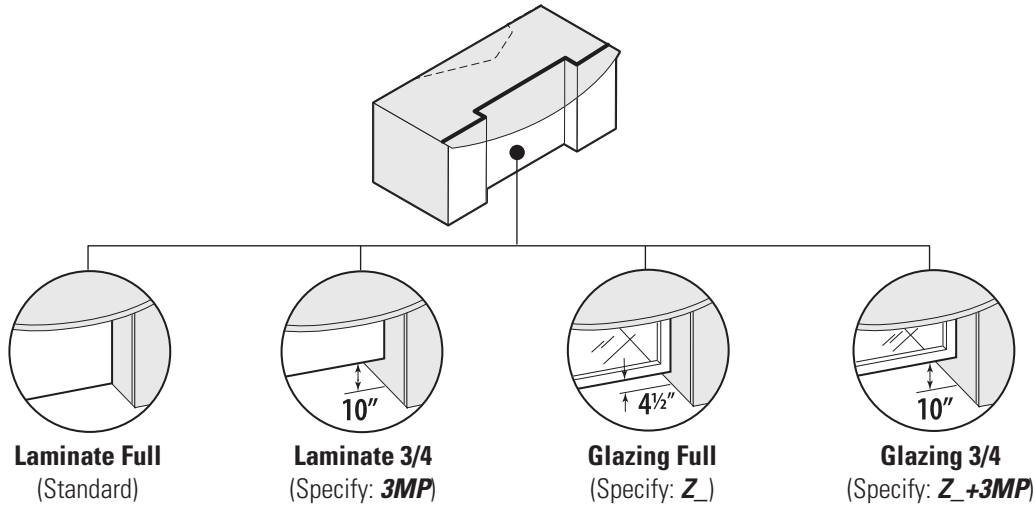

		Closed						Cavity		Open				
		Full width	Half & half	2 File	3 File	4 File	2 Box / 1 File	2 File	2 Box / 1 File	Half & half	2 File	3 File	4 File	2 Box / 1 File
Wardrobe & Personal Towers	84" ht.													
	71½" ht.													
	65" ht.													

		29" ht.		41" ht.		71½" ht.		84" ht.		1 Box / 2 File		2 File		2 Box / 1 File	
PC support															

TABLE TOPS, HUTCHES, OVERHEAD STORAGE, END SHELVES & BOOKCASES

	Table Top Book Cases			Hutches		Overhead Storage		End Shelves	Table Top End Shelves	Bookcases	Accessories
	Closed	Cavity	Open	Cavity	Open	Closed	Open	Open	Open	Open	
84" ht.											Horizontal Pigeon Hole Storage
71½" ht.											Vertical Pigeon Hole Storage
65" ht.											20"/24" Deep Full Leg
52½" ht.						Transitional Pigeon-Holes					Black Pencil Drawer w/Roller Slides
41" ht.											Pull-out Keyboard Tray
29" ht.											Mobile CPU Skateboard
											Collators

WORKSURFACES

Desks / Extended Corner Desks - available width: 60", 66", 72" 84"

Modesty Treatments

Overhang Dimensions

Extended Corner Islands - available width: 60", 66", 72" 84"

Modesty Treatments

** Full modesty not available

Overhang Dimensions

WORKSURFACES

Extended Corners - available widths: 60", 66", 72", 84"

Modesty Treatments

Returns - available width: 36", 42", 48", 54", 60", 66", 72"

Bridges - available width: 42", 48"

Shells - available width: 12", 15", 16", 18", 21", 30", 36"