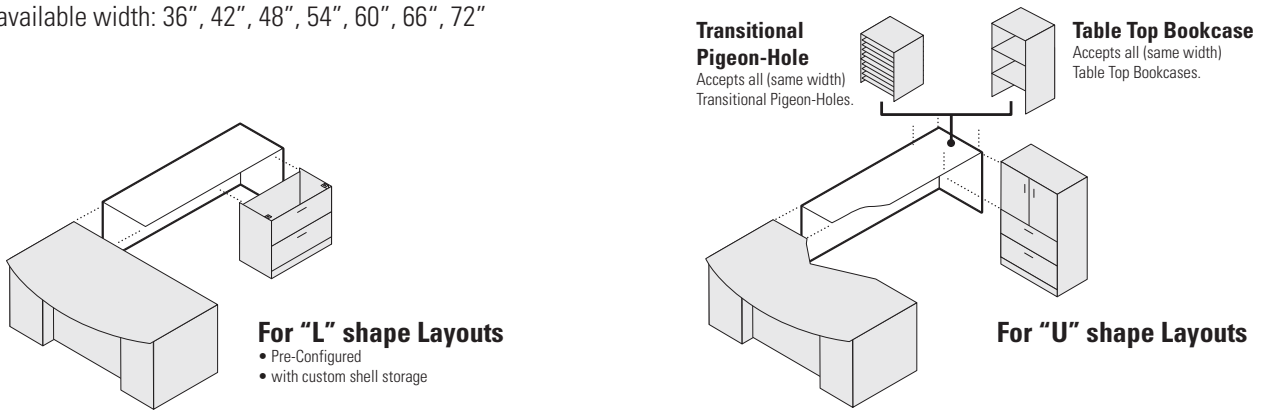

Overhang Dimensions

WORKSURFACES

Extended Corners - available widths: 60", 66", 72", 84"

Modesty Treatments

Returns - available width: 36", 42", 48", 54", 60", 66", 72"

Bridges - available width: 42", 48"

Shells - available width: 12", 15", 16", 18", 21", 30", 36"

For Extended Corners, Space Saver Returns and Connectables

Space Available can be calculated with the following formulas:

Space Saver Returns

Space Saver Connectables

Extended Corners

WORKSURFACES

Grommets

Desks