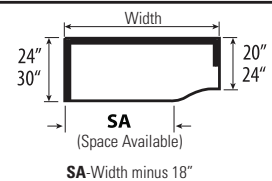

WORKSURFACES

Desks / Extended Corner Desks - available width: 60", 66", 72" 84"

Modesty Treatments

Overhang Dimensions

Extended Corner Islands - available width: 60", 66", 72" 84"

Modesty Treatments

** Full modesty not available

Overhang Dimensions

WORKSURFACES

Extended Corners - available widths: 60", 66", 72", 84"

Modesty Treatments

Returns - available width: 36", 42", 48", 54", 60", 66", 72"

Bridges - available width: 42", 48"

Shells - available width: 12", 15", 16", 18", 21", 30", 36"

For Extended Corners, Space Saver Returns and Connectables

Space Available can be calculated with the following formulas:

Space Saver Returns

Space Saver Connectables

Extended Corners

WORKSURFACES

Grommets

Desks

	WIDTH	DEPTH	HEIGHT	CONFIGURATION	STYLE
			2=29"		
			3=36"		
			4=41"		
			5=53"		
		L=24"	6=65"	SH=Shelving	N = No Door
		M=20"	7=72"	WA=Wardrobe	L = Left
		S=16"	8=84"	3F=3FILE etc.	R = Right
Z	36	S	2	SH	N