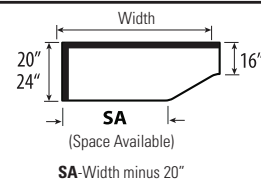

WORKSURFACES

Desks / Extended Corner Desks - available width: 60", 66", 72" 84"

Modesty Treatments

Overhang Dimensions

Extended Corner Islands - available width: 60", 66", 72" 84"

Modesty Treatments

** Full modesty not available

Overhang Dimensions

WORKSURFACES

Extended Corners - available widths: 60", 66", 72", 84"

Modesty Treatments

Returns - available width: 36", 42", 48", 54", 60", 66", 72"

Bridges - available width: 42", 48"

Shells - available width: 12", 15", 16", 18", 21", 30", 36"

For Extended Corners, Space Saver Returns and Connectables

Space Available can be calculated with the following formulas:

Space Saver Returns

Space Saver Connectables

Extended Corners

WORKSURFACES

Grommets

Desks