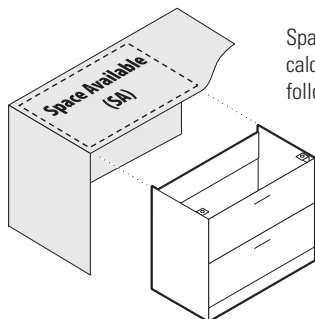

		29" ht.		41" ht.		71½" ht.		84" ht.		1 Box / 2 File		2 File		2 Box / 1 File	
PC support															

TABLE TOPS, HUTCHES, OVERHEAD STORAGE, END SHELVES & BOOKCASES

	Table Top Book Cases			Hutches		Overhead Storage		End Shelves	Table Top End Shelves	Bookcases	Accessories
	Closed	Cavity	Open	Cavity	Open	Closed	Open	Open	Open	Open	
84" ht.											Horizontal Pigeon Hole Storage
71½" ht.											Vertical Pigeon Hole Storage
65" ht.											20"/24" Deep Full Leg
52½" ht.						Transitional Pigeon-Holes					Black Pencil Drawer w/Roller Slides
41" ht.											Pull-out Keyboard Tray
29" ht.											Mobile CPU Skateboard
											Collators

WORKSURFACES

Desks / Extended Corner Desks - available width: 60", 66", 72" 84"

Modesty Treatments

Overhang Dimensions

Extended Corner Islands - available width: 60", 66", 72" 84"

Modesty Treatments

** Full modesty not available

Overhang Dimensions

WORKSURFACES

Extended Corners - available widths: 60", 66", 72", 84"

Modesty Treatments

Returns - available width: 36", 42", 48", 54", 60", 66", 72"

Bridges - available width: 42", 48"

Shells - available width: 12", 15", 16", 18", 21", 30", 36"

For Extended Corners, Space Saver Returns and Connectables

Space Available can be calculated with the following formulas:

Space Saver Returns

Space Saver Connectables

Extended Corners

WORKSURFACES

Grommets

Desks