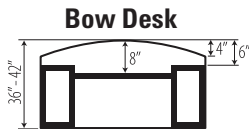

		Closed						Cavity		Open				
		Full width	Half & half	2 File	3 File	4 File	2 Box / 1 File	2 File	2 Box / 1 File	Half & half	2 File	3 File	4 File	2 Box / 1 File
Wardrobe & Personal Towers	84" ht.													
	71½" ht.													
	65" ht.													

		29" ht.		41" ht.		71½" ht.		84" ht.		1 Box / 2 File		2 File		2 Box / 1 File	
PC support															

TABLE TOPS, HUTCHES, OVERHEAD STORAGE, END SHELVES & BOOKCASES

	Table Top Book Cases			Hutches		Overhead Storage		End Shelves	Table Top End Shelves	Bookcases	Accessories
	Closed	Cavity	Open	Cavity	Open	Closed	Open	Open	Open	Open	
84" ht.											Horizontal Pigeon Hole Storage
71½" ht.											Vertical Pigeon Hole Storage
65" ht.											20"/24" Deep Full Leg
52½" ht.						Transitional Pigeon-Holes					Black Pencil Drawer w/Roller Slides
41" ht.											Pull-out Keyboard Tray
29" ht.											Mobile CPU Skateboard
											Collators

WORKSURFACES

Desks / Extended Corner Desks - available width: 60", 66", 72" 84"

Modesty Treatments

Overhang Dimensions

Extended Corner Islands - available width: 60", 66", 72" 84"

Modesty Treatments

** Full modesty not available