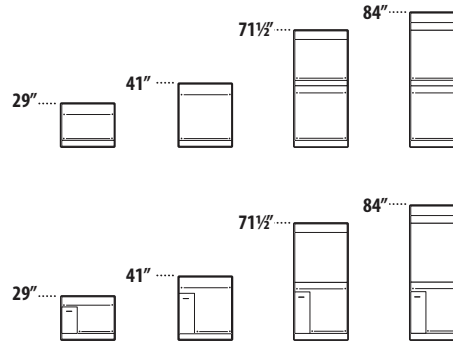

	WIDTH	DEPTH	HEIGHT	CONFIGURATION	STYLE
			2=29"		
			3=36"		
			4=41"		
			5=53"		
		L=24"	6=65"	SH=Shelving	N = No Door
		M=20"	7=72"	WA=Wardrobe	L = Left
		S=16"	8=84"	3F=3FILE etc.	R = Right
Z	36	S	2	SH	N

Storage

Wardrobe & Personal Towers

STORAGE MODULES

PC Support

Vertical Drawers

Drawer & Cavity Positions

Box Drawer Option

File drawers can be converted to box/box drawers in any of the four standard positions

- B1** = 2 box drawers on 1st position
- B2** = 2 box drawers on 2nd position
- B3** = 2 box drawers on 3rd position
- B4** = 2 box drawers on 4th position

Example
File drawer converted to 2 box drawers on 4th position