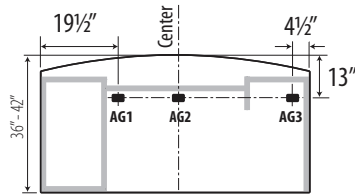

WORKSURFACES

Grommets

Desks

Bow