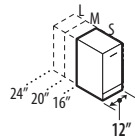

	WIDTH	DEPTH	HEIGHT	CONFIGURATION	STYLE
			2=29"		
			3=36"		
			4=41"		
			5=53"		
		L=24"	6=65"	SH=Shelving	N = No Door
		M=20"	7=72"	WA=Wardrobe	L = Left
		S=16"	8=84"	3F=3FILE etc.	R = Right
Z	36	S	2	SH	N

Storage

Wardrobe & Personal Towers

STORAGE MODULES

PC Support

Vertical Drawers

Drawer & Cavity Positions

Box Drawer Option

File drawers can be converted to box/box drawers in any of the four standard positions