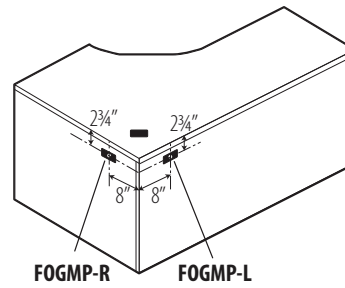

Modesty Panels