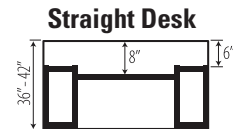

		Closed						Cavity		Open				
		Full width	Half & half	2 File	3 File	4 File	2 Box / 1 File	2 File	2 Box / 1 File	Half & half	2 File	3 File	4 File	2 Box / 1 File
Wardrobe & Personal Towers	84" ht.													
	71½" ht.													
	65" ht.													

		29" ht.		41" ht.		71½" ht.		84" ht.		1 Box / 2 File		2 File		2 Box / 1 File	
PC support															

TABLE TOPS, HUTCHES, OVERHEAD STORAGE, END SHELVES & BOOKCASES

	Table Top Book Cases			Hutches		Overhead Storage		End Shelves	Table Top End Shelves	Bookcases	Accessories
	Closed	Cavity	Open	Cavity	Open	Closed	Open	Open	Open	Open	
84" ht.											Horizontal Pigeon Hole Storage
71½" ht.											Vertical Pigeon Hole Storage
65" ht.											20"/24" Deep Full Leg
52½" ht.						Transitional Pigeon-Holes					Black Pencil Drawer w/Roller Slides
41" ht.											Pull-out Keyboard Tray
29" ht.											Mobile CPU Skateboard
											Collators

WORKSURFACES

Desks / Extended Corner Desks - available width: 60", 66", 72" 84"

Modesty Treatments

Overhang Dimensions

Extended Corner Islands - available width: 60", 66", 72" 84"

Modesty Treatments

** Full modesty not available