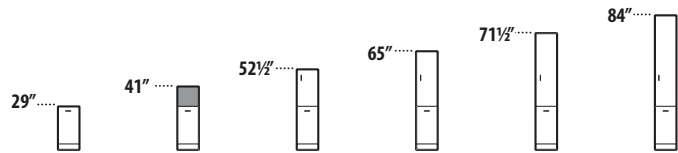

	WIDTH	DEPTH	HEIGHT	CONFIGURATION	STYLE
			2=29"		
			3=36"		
			4=41"		
			5=53"		
		L=24"	6=65"	SH=Shelving	N = No Door
		M=20"	7=72"	WA=Wardrobe	L = Left
		S=16"	8=84"	3F=3FILE etc.	R = Right
Z	36	S	2	SH	N

Storage

Wardrobe & Personal Towers

STORAGE MODULES

PC Support

Vertical Drawers

Drawer & Cavity Positions

Box Drawer Option

File drawers can be converted to box/box drawers in any of the four standard positions