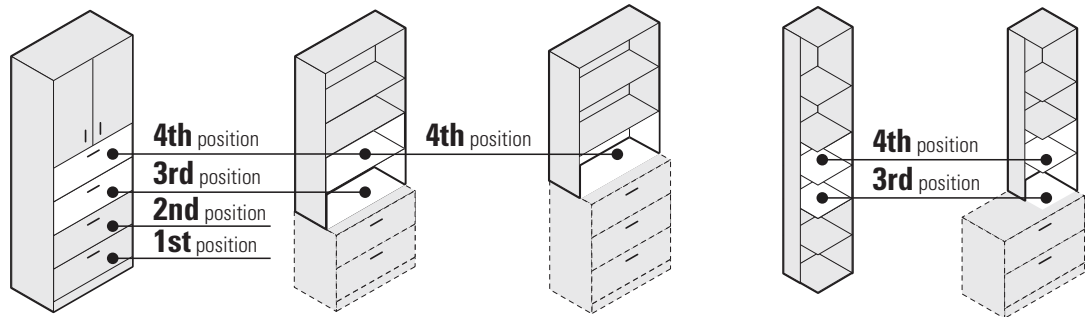

	WIDTH	DEPTH	HEIGHT	CONFIGURATION	STYLE
			2=29"		
			3=36"		
			4=41"		
			5=53"		
		L=24"	6=65"	SH=Shelving	N = No Door
		M=20"	7=72"	WA=Wardrobe	L = Left
		S=16"	8=84"	3F=3FILE etc.	R = Right
Z	36	S	2	SH	N

Storage

Wardrobe & Personal Towers

STORAGE MODULES

PC Support

Vertical Drawers

Drawer & Cavity Positions

Box Drawer Option

File drawers can be converted to box/box drawers in any of the four standard positions

- B1** = 2 box drawers on 1st position
- B2** = 2 box drawers on 2nd position
- B3** = 2 box drawers on 3rd position
- B4** = 2 box drawers on 4th position

Example
File drawer converted to 2 box drawers on 4th position