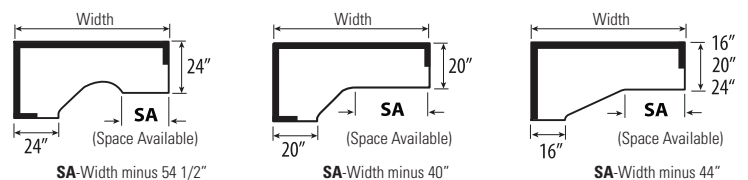

Overhang Dimensions

WORKSURFACES

Extended Corners - available widths: 60", 66", 72", 84"

Modesty Treatments

Returns - available width: 36", 42", 48", 54", 60", 66", 72"

Bridges - available width: 42", 48"

Shells - available width: 12", 15", 16", 18", 21", 30", 36"

For Extended Corners, Space Saver Returns and Connectables

Space Available can be calculated with the following formulas:

Space Saver Returns

Space Saver Connectables

Extended Corners

WORKSURFACES

Grommets

Desks

	WIDTH	DEPTH	HEIGHT	CONFIGURATION	STYLE
			2=29"		
			3=36"		
			4=41"		
			5=53"		
		L=24"	6=65"	SH=Shelving	N = No Door
		M=20"	7=72"	WA=Wardrobe	L = Left
		S=16"	8=84"	3F=3FILE etc.	R = Right
Z	36	S	2	SH	N