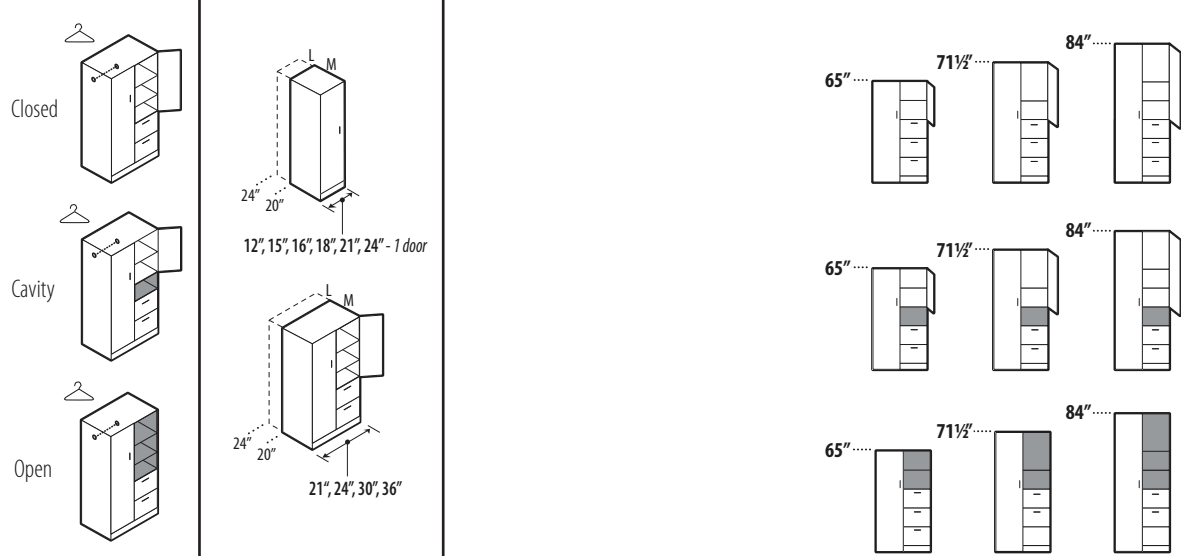

Wardrobe & Personal Towers